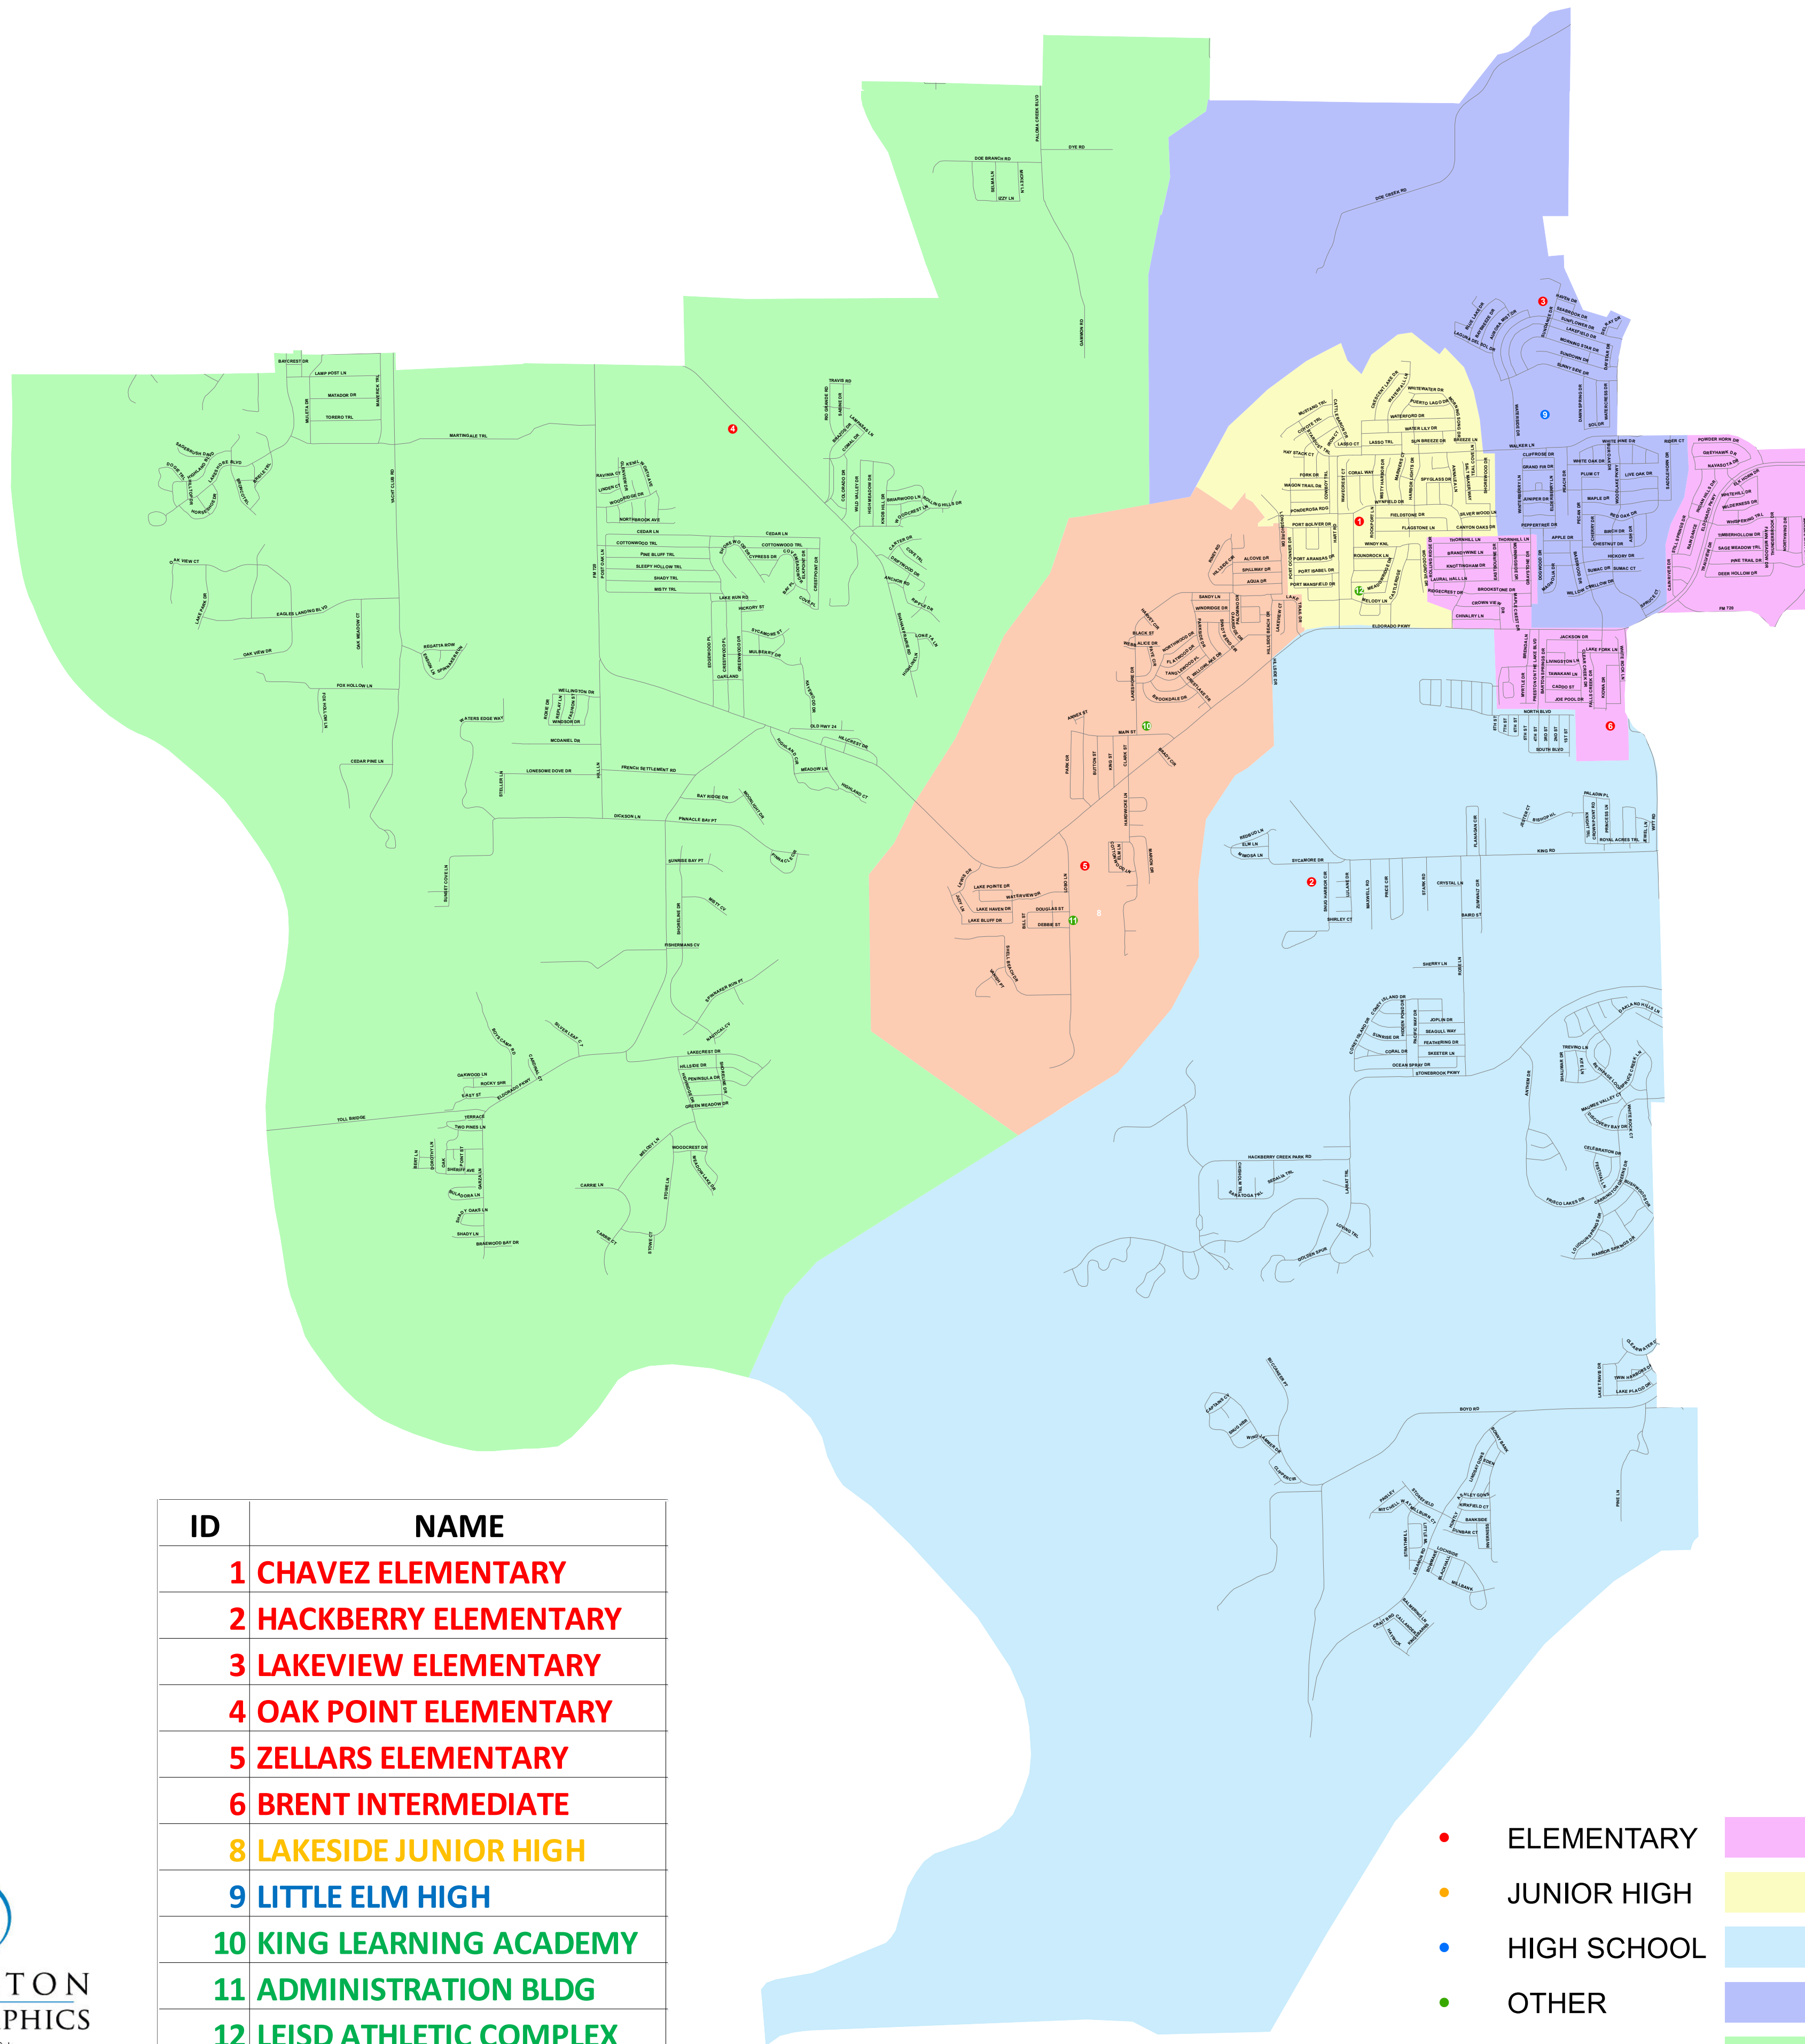

Little Elm ISD Attendance Zones

ID	NAME
1	CHAVEZ ELEMENTARY
2	HACKBERRY ELEMENTARY
3	LAKEVIEW ELEMENTARY
4	OAK POINT ELEMENTARY
5	ZELLARS ELEMENTARY
6	BRENT INTERMEDIATE
8	LAKESIDE JUNIOR HIGH
9	LITTLE ELM HIGH
10	KING LEARNING ACADEMY
11	ADMINISTRATION BLDG
12	LEISD ATHLETIC COMPLEX

- ELEMENTARY
- JUNIOR HIGH
- HIGH SCHOOL
- OTHER
- Roads
- BRENT
- CHAVEZ
- HACKBERRY
- LAKEVIEW
- OAK POINT
- ZELLARS